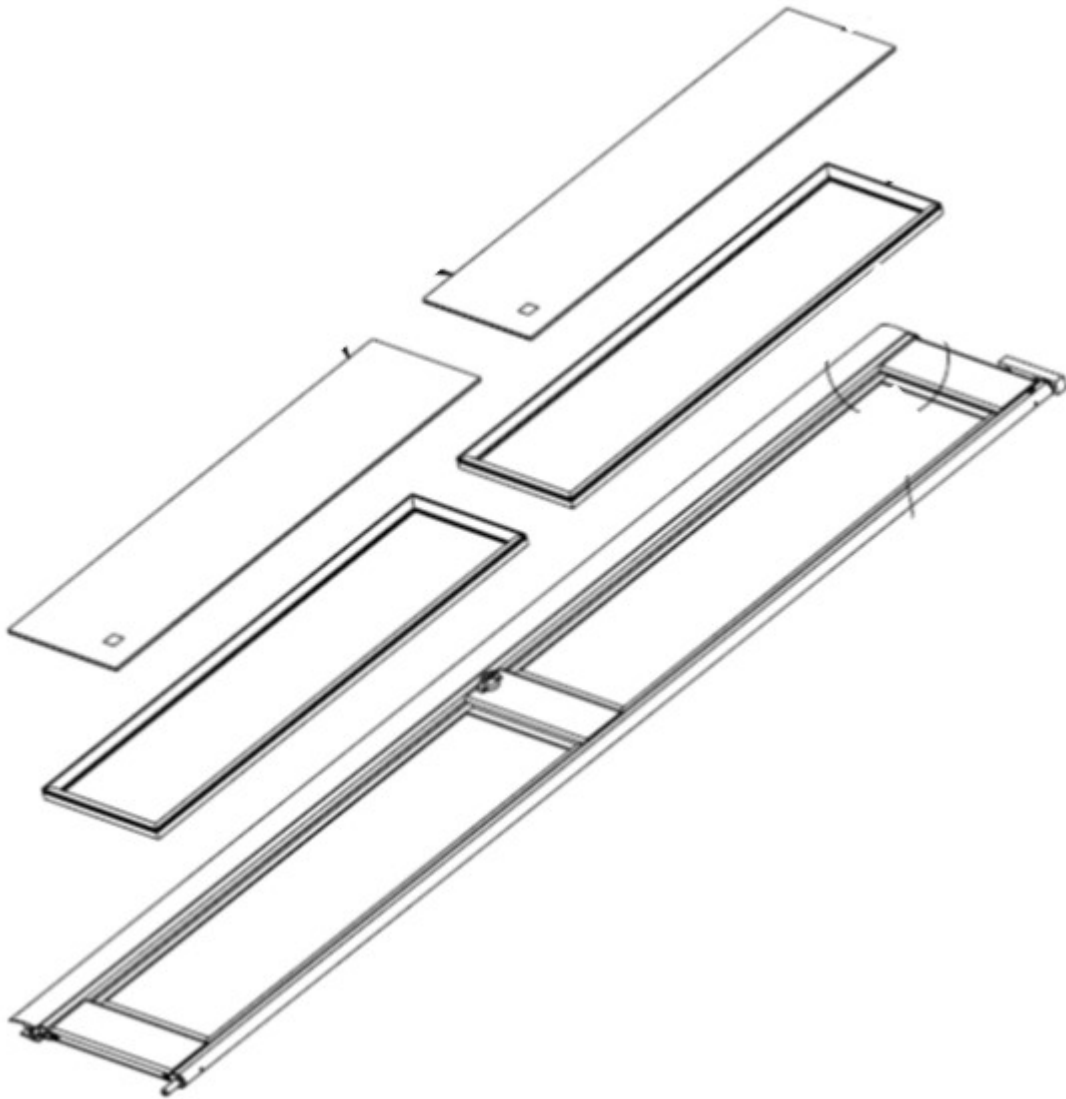

Door Assemblies and Components

Replacement door leaf assemblies and components

Product Highlights

Feature or benefit

- Replacement door leaf assemblies and repair components.

Top Movers - Spectal

Material Number	Material Description
TBB THSP03001	DOOR END TBB DOOR LEAF
TBB THSP91015	BURGLAR STOP BLK NEW GEN/ KIT OF 50
TBB THSP04001	MOUNTING BLOCK UPPER

TBB THSP09901	AFT LEAF
TBB THSP09903	FORWARD LEAF WITH VANDALOCK
TBB THSP09900	FORWARD LEAF W/O VANDALOCK
TBB THSP02002	HINGE BLOCK UPPER TBB DOOR LEAF
TBB THSP83074	FRAME KIT
TBB THSP06002	ROD GUIDE VANDALOCK