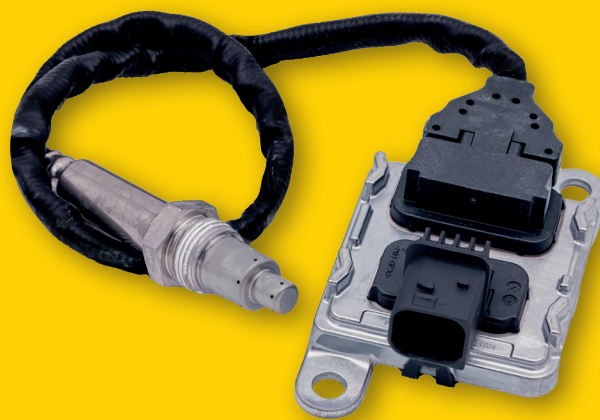

NOx SENSOR

 MAINTENANCE

FEATURES, BENEFITS AND HIGHLIGHTS

- **INSPECTION:** Every sensor is closely inspected and tested to ensure proper functionality
- **CALIBRATION:** All sensors individually calibrated by OES for assurance of accuracy
- **COMPATIBILITY:** All sensors operate with OE software, ensuring full compatibility with controllers and diagnostic compliance
- **CORELESS:** Alliance NOx Sensors are a coreless option
- **QUALITY:** Production facility is ISO9001 certified
- **RECOVERY:** Components designated for recovery are validated to original OE specification
- **VALUE:** NOx sensors offer a cost-effective solution without compromising on quality, and provide reliable emissions monitoring
- **MATERIALS:** All materials meet strict OE specification

TOP MOVERS For more information visit dtnapartscap.com

This product is not permitted for sale in the state of California.

ALLIANCE P/N	DESCRIPTION	REMAN P/N	GENUINE P/N	EMISSIONS	INLET / OUTLET
ABP G01 A0101531928	ABP NOX SENSOR, INLET	DDE RA0101531928	DDE EA0101531928	GHG17	Inlet
ABP G01 A0101532228	ABP NOX SENSOR GEN 2.8 INLET	DDE RA0101532228	DDE EA0101532228	GHG14	Inlet
ABP G01 A0101532328	ABP NOX SENSOR GEN 2.8	DDE RA0101532328	DDE EA0101532328	GHG14	Outlet
ABP G01 A0101538128	ABP NOX SENSOR, OUTLET	DDE RA0101538128	DDE EA0101538128	GHG17	Outlet
ABP G01 A0111531728	ABP NOX SENSOR	DDE RA0111531728	DDE EA0111531728	GHG17	Outlet
ABP G01 A0111531628	ABP NOX SENSOR	DDE RA0111531628	DDE EA0111531628	GHG17	Inlet
ABP G01 A0111532828	ABP NOX SENSOR 12V GEN 2.8	DDE RA0111532828	DDE EA0111532828	GHG17	Inlet
ABP G01 A0101531828	ABP NOX SENSOR-INLET 2HH	DDE RA0101531828	DDE EA0101531828	GHG17	Inlet
ABP G01 A0101532028	ABP NOX SENSOR-OUTLET	DDE RA0101532028	DDE EA0101532028	GHG17	Outlet
ABP G01 A0101536928	ABP NOX SENSOR MY16-OUTLET	DDE RA0101536928	DDE EA0101536928	GHG17	Outlet
ABP G01 A0101532128	ABP NOX SENSOR-INLET 2HH	DDE RA0101532128	DDE EA0101532128	GHG14	Inlet