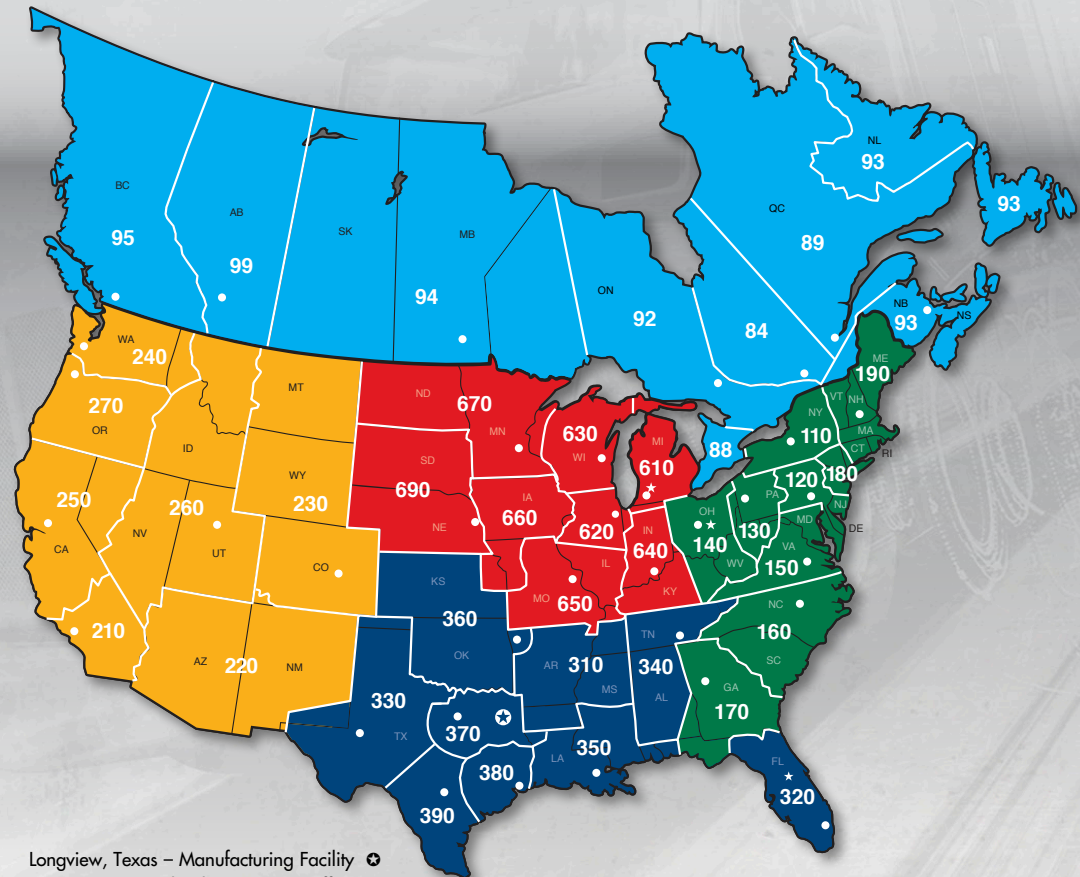

CANADA REGION PHONE

REGIONAL SALES MANAGER	
Martin Collett	(514) 246-2961
DISTRICT SALES MANAGERS	
84 Daniel Ianniciello	(514) 415-8162
88 Trevor Schotsman	(289) 439-2038
89 Alain Rousseau	(418) 570-1865
92 Dan Zander	(416) 575-2445
93 Curtis Page	(506) 866-2438
94 Chris Lindsay	(204) 430-2868
95 Robert Atlas	(604) 340-1693
99 Jeremy Markus	(403) 510-9131

CENTRAL REGION PHONE

REGIONAL SALES MANAGER	
Bill Fouch	(903) 238-7247
DISTRICT SALES MANAGERS	
610 Josh Maschke	(903) 240-1979
620 Martin Wolf	(903) 239-3209
630 Slim VanDenAvond	(903) 238-7712
640 Bryan Perigo	(903) 220-9974
650 Patrick Boland	(903) 240-1951
660 Shawn Bunt	(903) 240-1118
670 Bryan Orthun	(903) 241-5089
690 Jim Nabors	(703) 746-9228

WEST REGION PHONE

REGIONAL SALES MANAGER	
OPEN††	
DISTRICT SALES MANAGERS	
210 Tim Stich	(903) 631-9574
220 OPEN†	
230 Nate Lee	(903) 631-9617
240 Bobby Lundin	(903) 238-6485
250 Dan Wassall	(903) 261-3120
260 Kevin Drury	(801) 822-2652
270 Chuck Parsons	(903) 261-8516

REGIONAL OF ACCOUNT MANAGERS PHONE

NORTH EAST REGION	
Steve Robinson	(810)701-0319
SOUTH EAST REGION	
Chuck Sorrow	(903) 736-5181
CANADA REGION	
OPEN††	
CENTRAL REGION	
Randy Puls	(903) 220-9058
WEST REGION	
OPEN††	

Longview, Texas – Manufacturing Facility ☒
Regional Sales Manager Office ★
District Sales Manager Office ●

† For open territories, please contact the regional managers.

†† For open regional managers, please contact customer service at 1-800-527-8492.

Making the Roadways Safer®

STEMCO Products, Inc.

STEMCO - USA 300 Industrial Drive – Longview, TX 75602 • (903) 758-9981 • 1-800-527-8492 • FAX: 1-800-874-4297

STEMCO - Canada 5775 McLaughlin Road – Mississauga, ON L5R 3P7 • (905) 206-9700 • 877-232-9111 • FAX: 877-244-4555

www.stemco.com

Rev. 08/2019