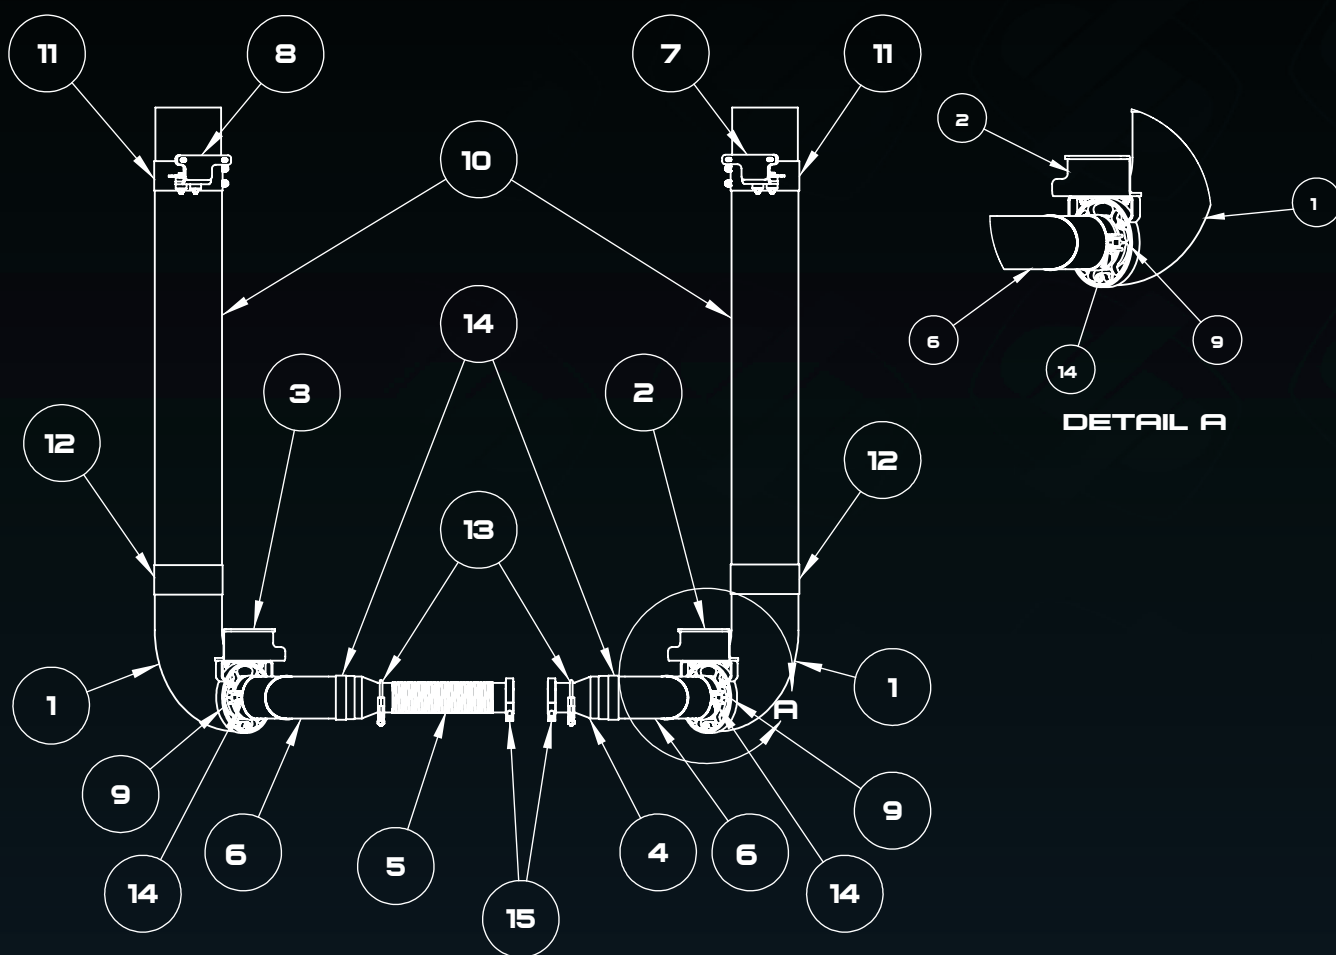

## KIT APPLICATION

BODY OVER FRAME

ELBOW 3820179C93

YEARS 2011-2017

TRANSFORM THE LOOK OF YOUR LONE STAR WITH THIS CUSTOM FIT KIT. PATENTED AIR KOOLED TECHNOLOGY HELPS PREVENT HEAT FROM GETTING TO YOUR CHROME. AVOID HEAT SHIELDS, BAKED ON BUGS, AND SLURRY.

## KIT PART NUMBER

8" - 5" K L S - A K 8 5 C P

DYNAFLEX  PRODUCTS

**BILL OF MATERIALS**

ITEM	PART NUMBER	DESCRIPTION	QTY.
1	14ZAKLX-OFRP85CP	ELBOW   AK LITE   CHROME	2
2	100NAV-2501SCP	DEF LONESTAR   BRACKET   RIGHT SIDE	1
3	100NAV-45C1SCP	DEF LONESTAR   BRACKET   LEFT SIDE	1
4	35NAV-2501S09	NAV LS   Y-PIPE ADAPTER   RIGHT SIDE ELBOW	1
5	35NAV-45C1S09	NAV LS   Y-PIPE ADAPTER   LEFT SIDE ELBOW	1
6	53NAV-4201S09	NAV LS   WELDED FLEX ASSY   LONESTAR KIT	2
7	14NAV-271SCP	NAV LS   CAB BRACKET   RIGHT SIDE	1
8	14NAV-292SCP	NAV LS   CAB BRACKET   LEFT SIDE	1
9	45UB-85CP	NARROW UNIVERSAL BRACKET/CLAMP   CHROMED SS	2
10	24ZAKLPX-80048CP	AK LITE   CHROME   48"	2
11	50BJ-APB800SCP	50 SERIES   ORIGINAL ANGLE CLAMP   CHROMED STAINLESS	2
12	50BJ-800SCP	50 SERIES   BRACKETLESS CLAMP   CHROMED STAINLESS	2
13	47-350Z	SADDLE CLAMP   OPEN SADDLE	2
14	50AS-500S	NARROW BAND CLAMP   ACCUSEAL   STAINLESS	4
15	40-350S	V-BAND CLAMP	2

## ORIGINAL MONSTER STACKS

BULL HAULER

DP CURVE

FLAT TOPS

MITERED

## HEIGHT GUIDE TOP STACK LENGTH x SERIES CHART

TOP LENGTH	Z		2X
68"	14'	14'	13'8"
60"	13'4"	13'4"	13'
54"	12'10"	12'10"	12'6"
48"	12'4"	12'4"	12'
40"	12'	12'	11'8"
36"	11'4"	11'4"	11'